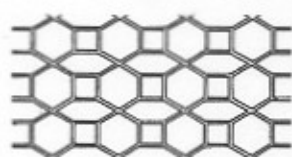

Stencil Patterns

Random Blustone
Av. Brick Size 140mm x 175mm

Cobblebrick
Av. Brick Size 140mm x 180mm

Mediterranean
Octagon Diameter 199mm

16" Regal
Brick Size 400mm x 215mm

Roman Stone
Av. Brick Size 140mm x 197mm

Bushrock
Av. Rock Size 200mm x 200mm

Original Herringbone
Brick Size 90mm x 190mm

10" Octagon Tile
Octagon Diameter 250mm

Large Blockweave
Brick Size 125mm x 265mm

European Fan
Av. Brick Size 100mm x 110mm

Cobblestone
Brick Size 123mm x 200mm

Convict Stone
Average stone size 200mm x 160mm

Running Bond
Brick Size 95mm x 200mm

Basket Weave
Brick Size 90mm x 195mm

Tile (200 and 300)
Tiles Size 196mm & 266mm

Keystone
Average stone size 240mm x 240mm

Universal Circle
Diameter .9m

Inca Sun
Diameter .9m

Cobble Header
Brick Size 125mm x 190mm

Star Circle
Diameter 1.6m

Universal Circle
Diameter 1.4m

Bushrock Header
Rock Width 250mm

Note - not all stencil patterns available at all times